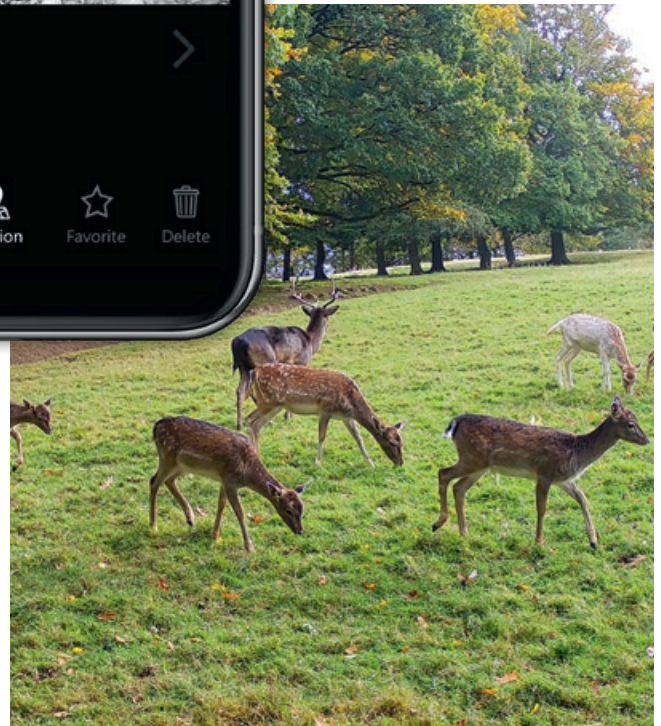

App features

The ZEISS Secacam app not only lets you manage your trail camera, but also share it with your contacts.

You can also check camera status data like the battery level at any time, check the location of the camera on a map, or view your best shots in the gallery.

*In over 35 countries including Switzerland, Norway, and the UK. Complete list: zeiss.com/trailcam

MAXIMUM DETAIL RECOGNITION DURING THE DAY AND AT NIGHT. THANKS TO ZEISS QUALITY.

Delivering clear, vibrant images during an eclipse or in low-light conditions is a significant challenge for cameras of all types. But with the ZEISS Secacams 5 & 7, you can see every movement in the field in greater detail and contrast than ever before, thanks to the ZEISS image quality you've come to expect – whether during the day or at night.