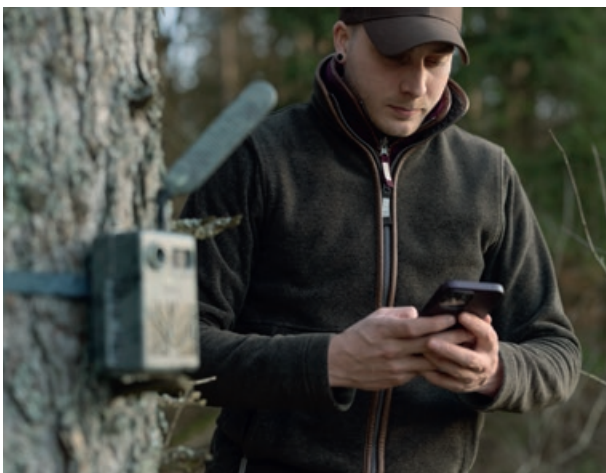

RAPID MOUNTING. THANKS TO PLUG-AND-PLAY INSTALLATION.

Installing the ZEISS Secacams 5 & 7 doesn't require technical expertise nor a lot of time.

Mount

Simply mount the trail camera to its location using a strap, cable lock, or tripod thread (not included) and start monitoring right away thanks to plug-and-play functionality. This is because the batteries, SD card, and SIM card are already installed.

Turn on

The ZEISS Secacams 5 & 7 are easy to operate even without extensive technical knowledge – their intelligent default settings are already perfect for most applications. If you do want to change something, however, the large color display and the backlit keys make it easy.

Connect

Use the ZEISS Secacam app to finish setting up your trail camera and manage it. Simply enter the activation code that comes with the camera into the app to connect the two. Now you're ready to observe nature with the highest image quality.