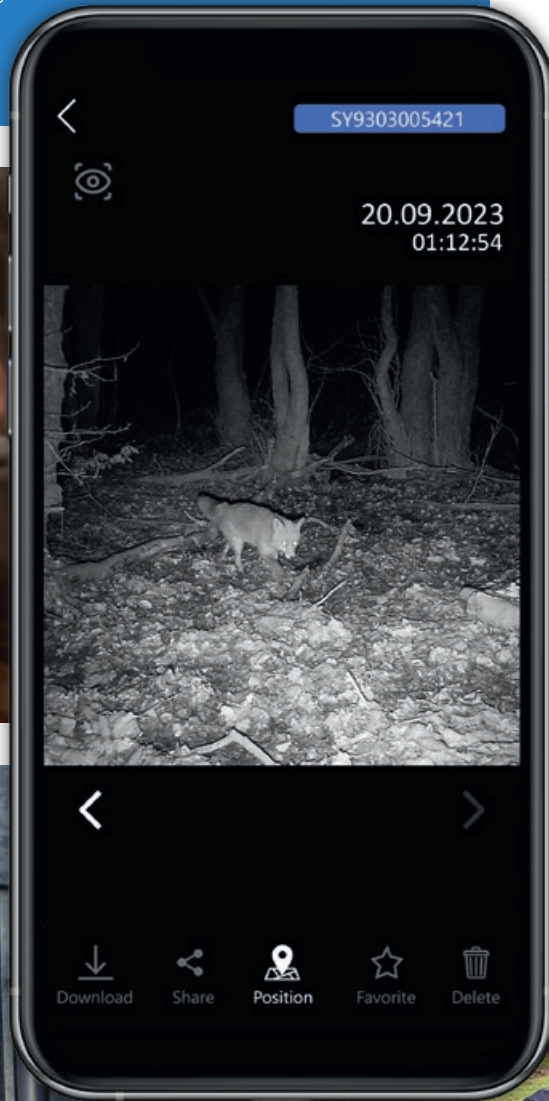

(6) 80 % price reduction on current device RRP if stolen. For more details please visit: zeiss.ly/secacam-theft-replacement

(7) Visit the ZEISS Secacam Shop at shop.zeiss.com and get a premium plan for 90 days FREE. The trial period starts when you register your first ZEISS Secacam.

App features

The ZEISS Secacam app not only lets you manage your trail camera, but also share it with your contacts.

You can also check camera status data like the battery level at any time, check the location of the camera on a map, or view your best shots in the gallery.